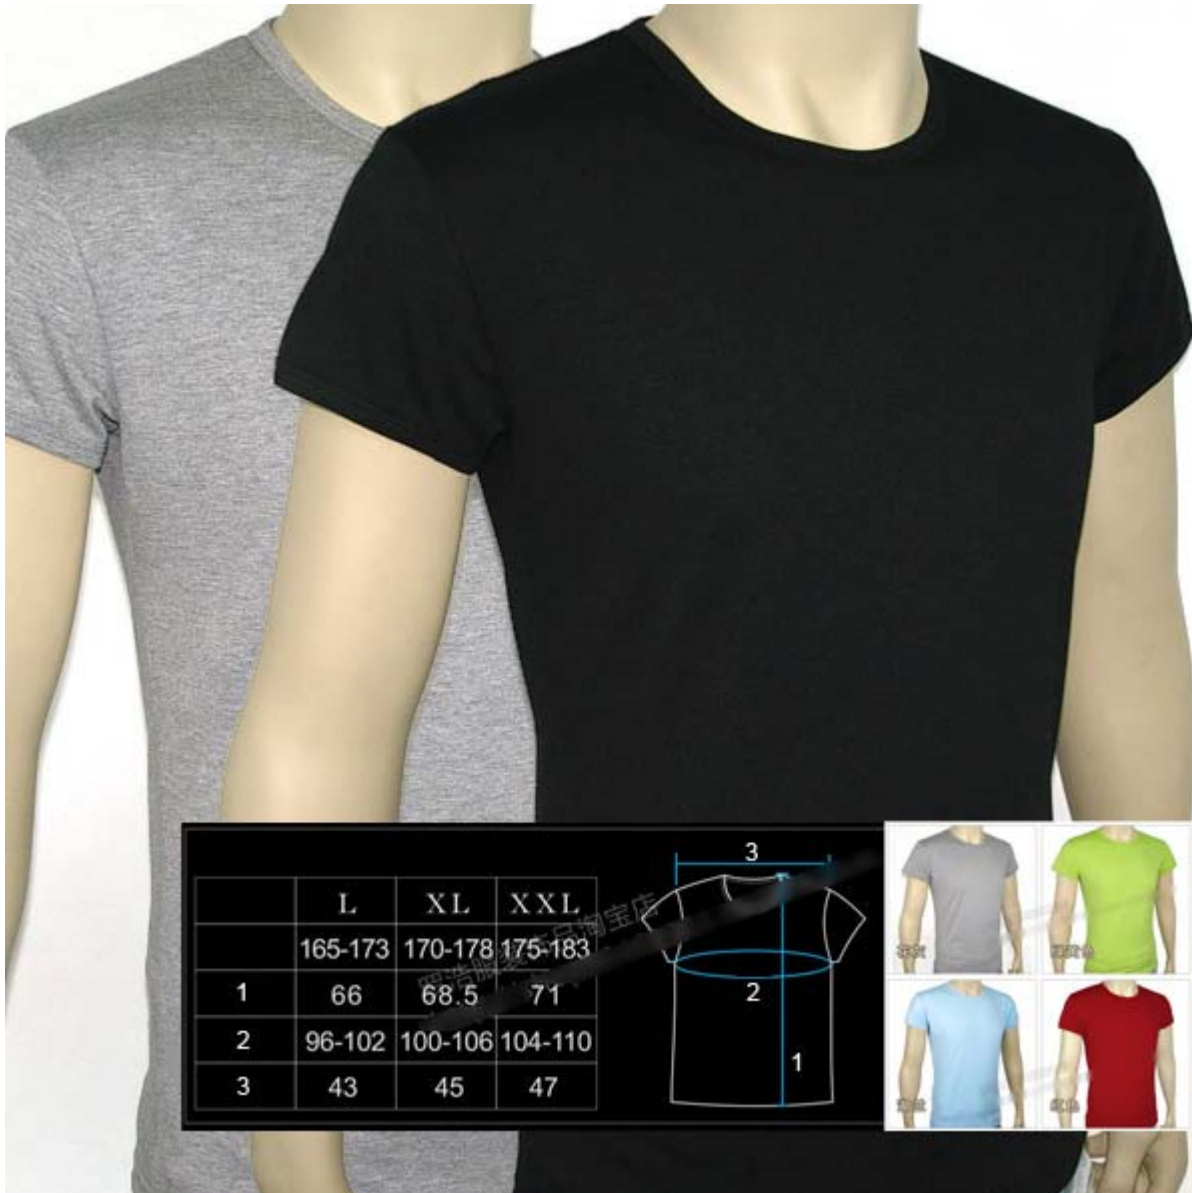

SPANDEX RANGE

Man short sleeves - HMC3

T-shirt short sleeves, 95% cotton, 5% elasthane (spandex)
Weight/m³: 245g
Colors: see pictures

Price depending on quantity:

5 to 10 pieces: **9 €**
10 to 20 pieces: **8 €**
20 to 50 pieces: **7 €**
50 to 100 pieces: **6 €**
100 to 300 pieces: **5 €**
300 and more: **ask for cost estimate**